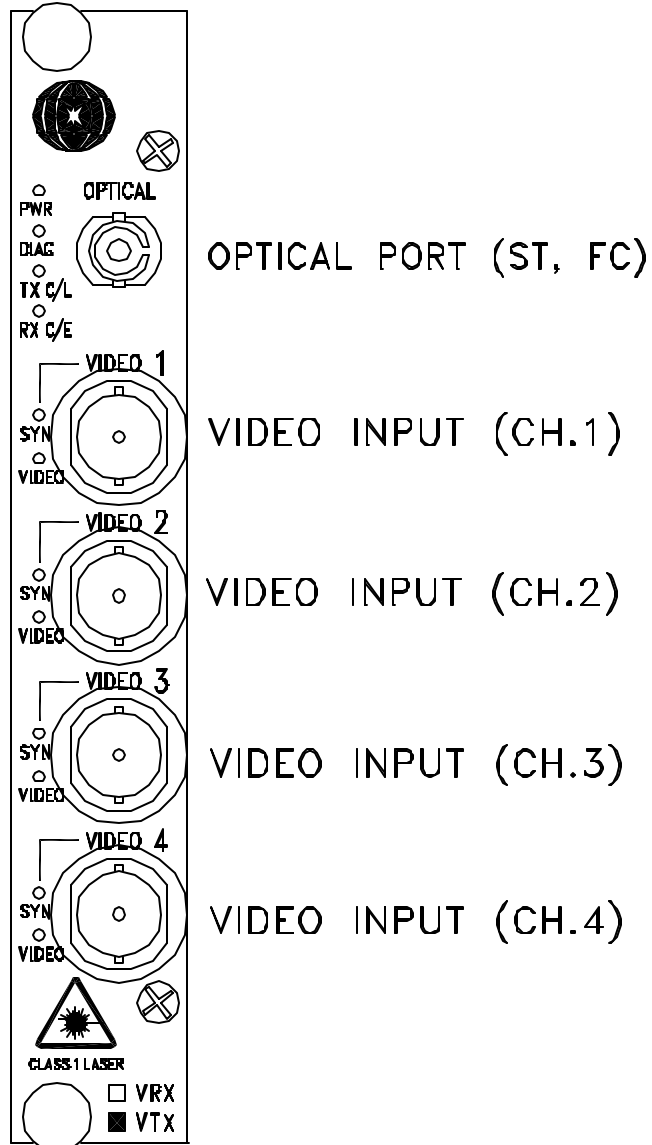

ST-4HD-CWDM ST-4HG-CWDM PINOUT DIAGRAM

STATUS INDICATORS

PWR -POWER (GREEN)
DIAG -NA
TX C/L -NA
RX C/E -NA

STATUS INDICATORS

SYN -(CH.1) SIGNAL PRESENT (GREEN)
VIDEO -(CH.1) LASER ON (GREEN)

SYN -(CH.2) SIGNAL PRESENT (GREEN)
VIDEO -(CH.2) LASER ON (GREEN)

SYN -(CH.3) SIGNAL PRESENT (GREEN)
VIDEO -(CH.3) LASER ON (GREEN)

SYN -(CH.4) SIGNAL PRESENT (GREEN)
VIDEO -(CH.4) LASER ON (GREEN)

MERIDIAN TECHNOLOGEIS INC.
700 ELMONT ROAD, ELMONT, N.Y. 11003
Support: 516-285-1000,
919-847-6638, 858-605-1070
WWW.MERIDIAN-TECH.COM

FILE NAME: STSR-4HD-CWDM.DWG
12/21/2011 V.1