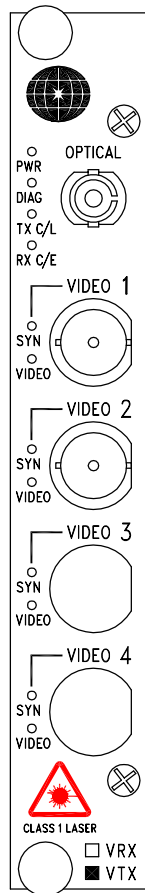

ST-2V-X

PINOUT DIAGRAM

OPTICAL PORT

STATUS INDICATORS

PWR -POWER (GREEN)
 DIAG -NA
 TX C/L -TX CARRIER (GREEN)/OVERLOAD (RED)
 RX C/E -NA

VIDEO INPUT (CH.1)

STATUS INDICATORS

SYN -SYNC PRESENT (GREEN)
 VIDEO -VIDEO PRESENT (GREEN)/OVERLOAD (RED)

VIDEO INPUT (CH.2)

STATUS INDICATORS

SYN -SYNC PRESENT (GREEN)
 VIDEO -VIDEO PRESENT (GREEN)/OVERLOAD (RED)

SR-2V-X

PINOUT DIAGRAM

OPTICAL PORT

STATUS INDICATORS

PWR -POWER (GREEN)
 DIAG -NA
 TX C/L -RX CARRIER (GREEN)/ERROR (RED)
 RX C/E -NA

VIDEO OUTPUT (CH.1)

STATUS INDICATORS

SYN -SYNC PRESENT (GREEN)
 VIDEO -VIDEO PRESENT (GREEN)/OVERLOAD (RED)

VIDEO OUTPUT (CH.2)

STATUS INDICATORS

SYN -SYNC PRESENT (GREEN)
 VIDEO -VIDEO PRESENT (GREEN)/OVERLOAD (RED)