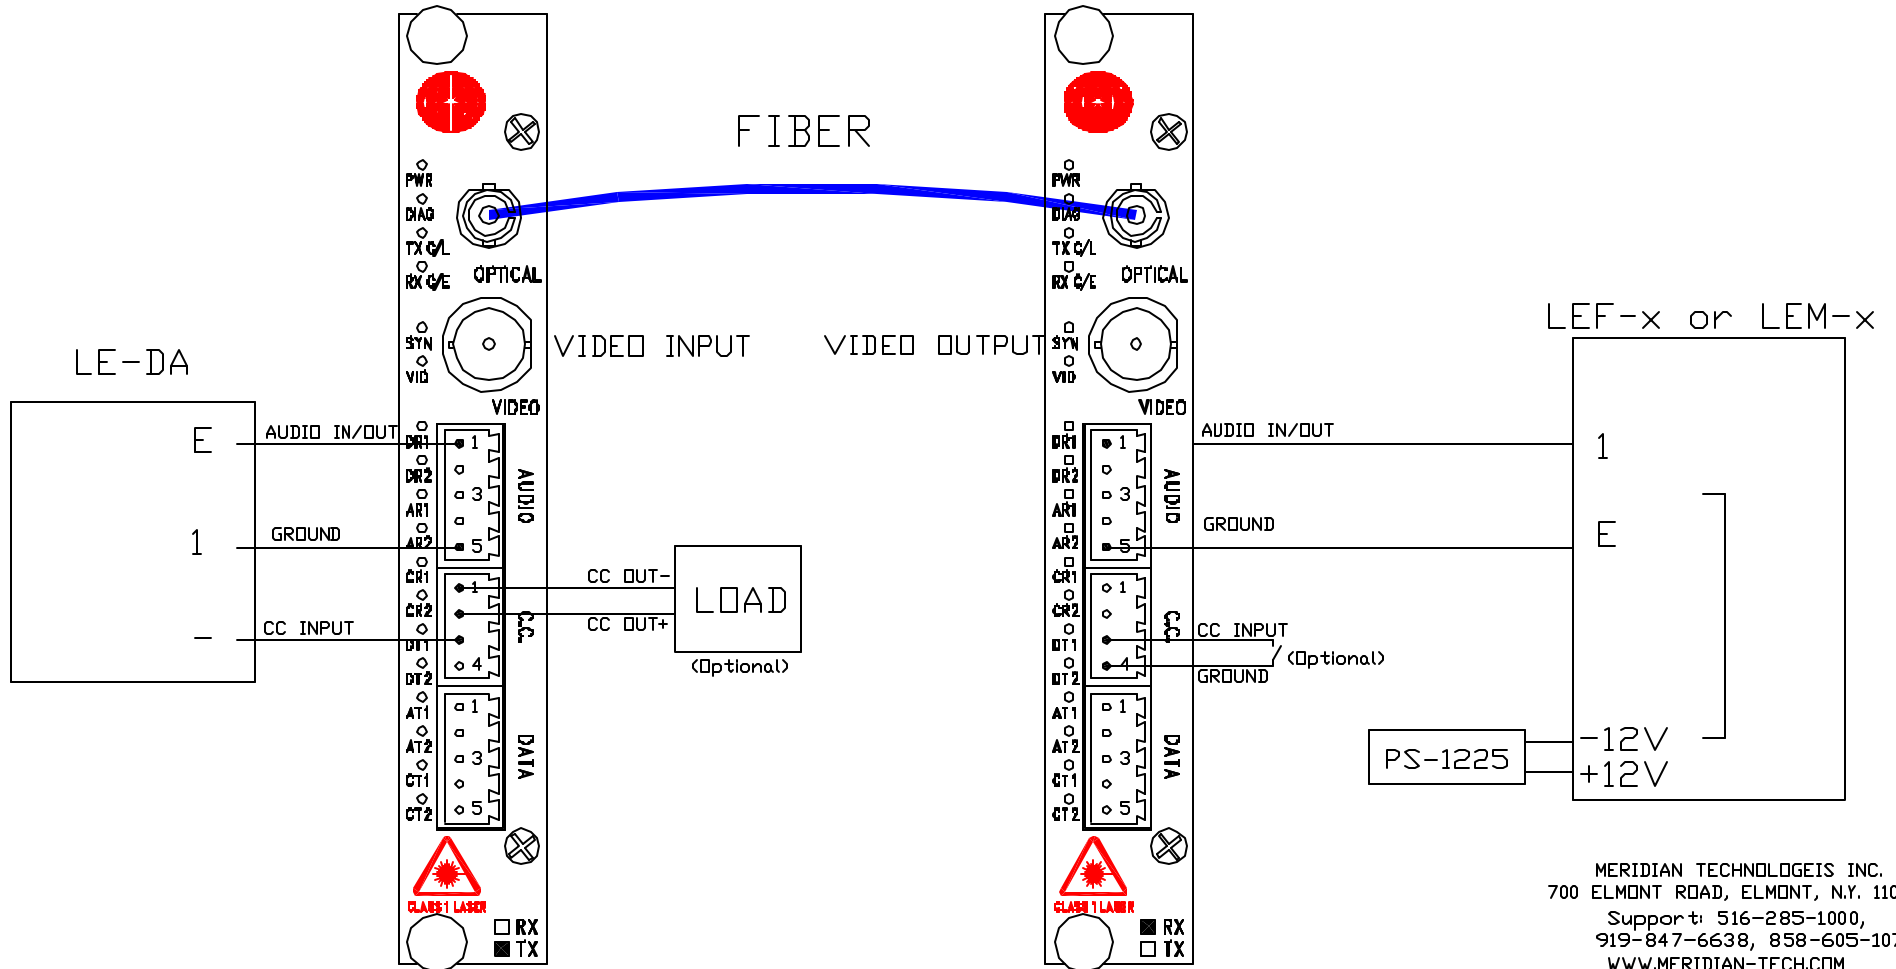

# ST-AiphoneLEF-XS

CONNECTION DIAGRAM TO LE-DA

# SR-AiphoneLEF-XS

CONNECTION DIAGRAM TO LEF/LEM MASTER

AIPHONE

MERIDIAN TECHNOLOGIES INC.  
 700 ELMONT ROAD, ELMONT, N.Y. 11003  
 Support: 516-285-1000,  
 919-847-6638, 858-605-1070  
 WWW.MERIDIAN-TECH.COM  
 FILE NAME: STSR-AiphoneLEF-XS.DWG  
 03/28/2011 V.1