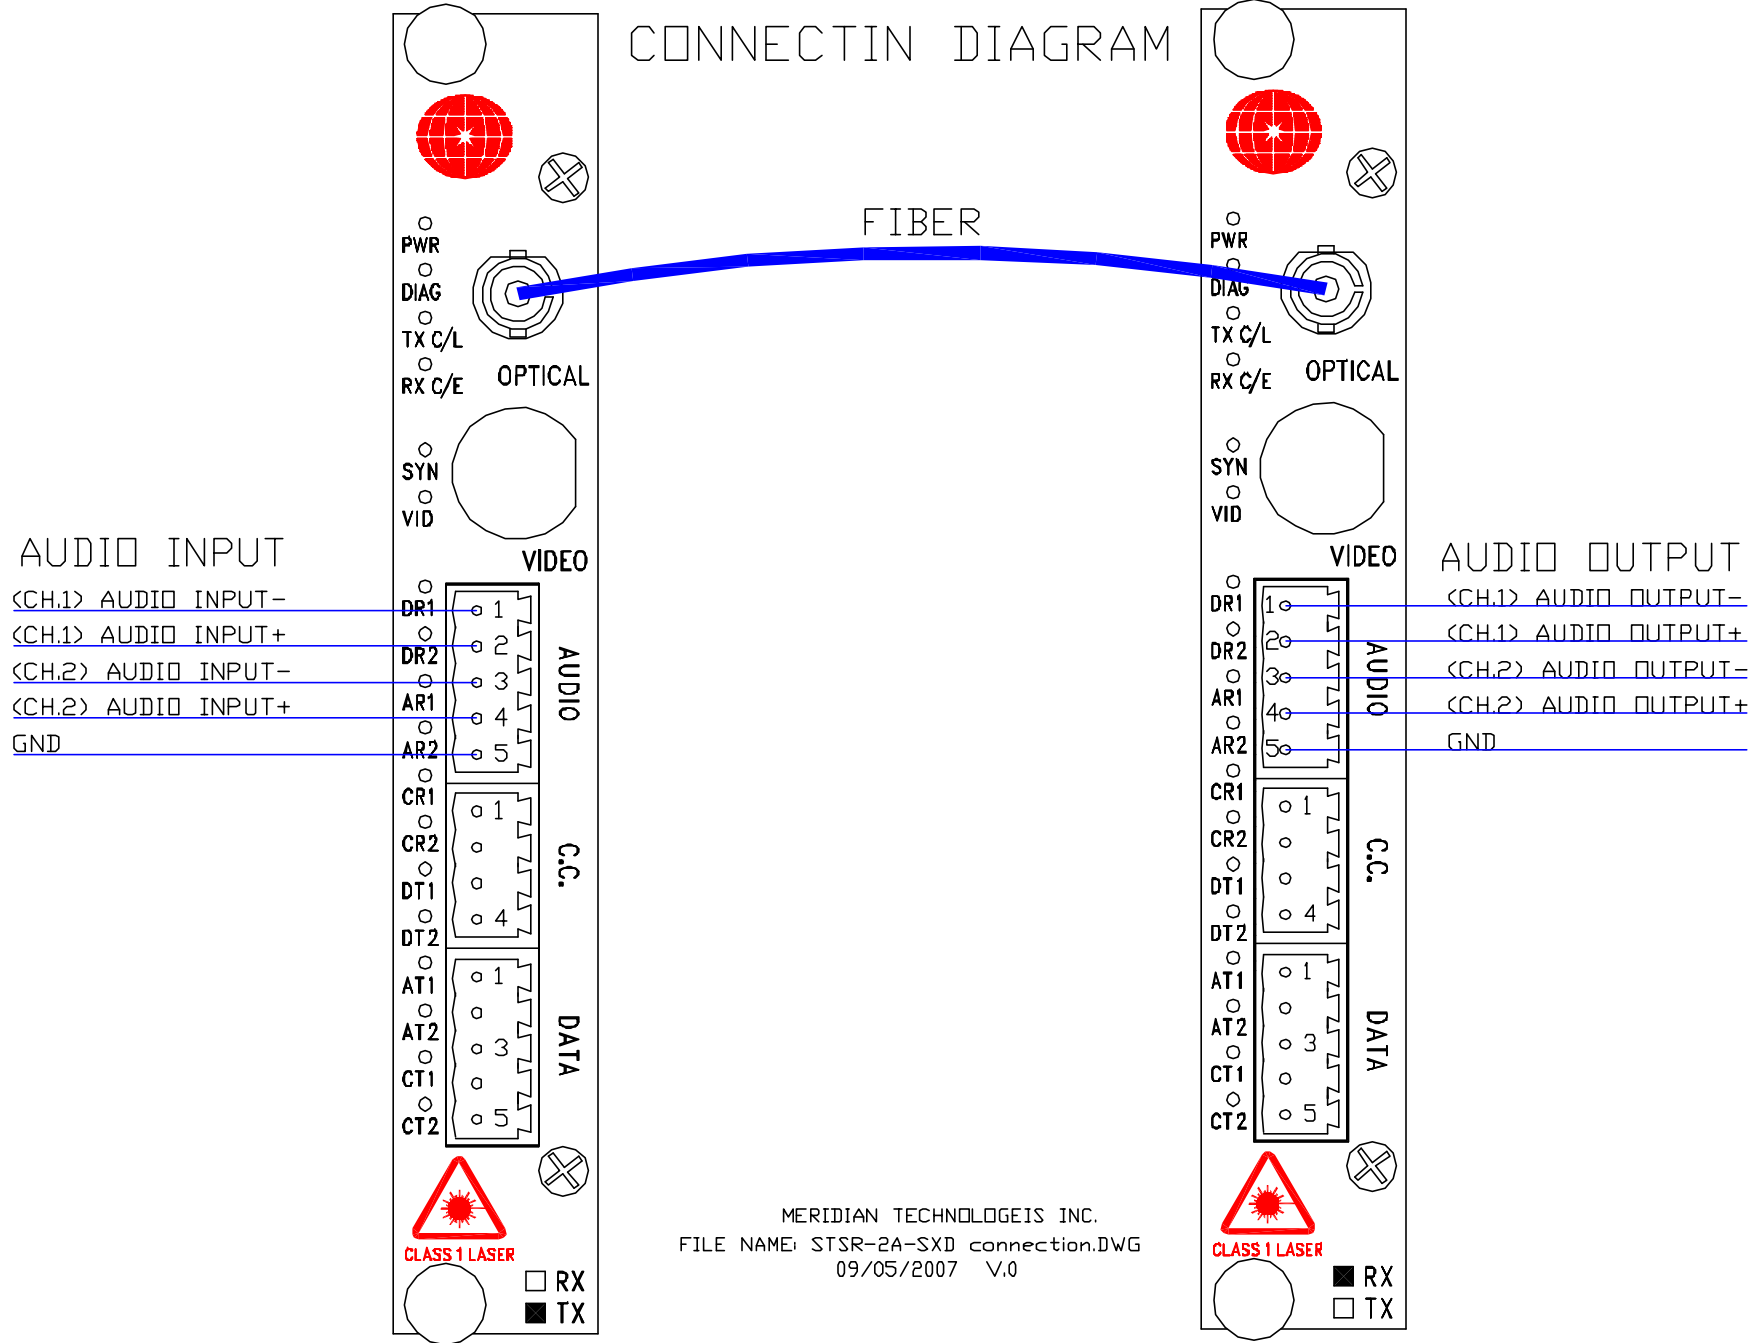

ST-2A-XSD

SR-2A-XSD

CONNECTIN DIAGRAM

MERIDIAN TECHNOLOGEIS INC.
 FILE NAME: STSR-2A-SXD connection.DWG
 09/05/2007 V.0