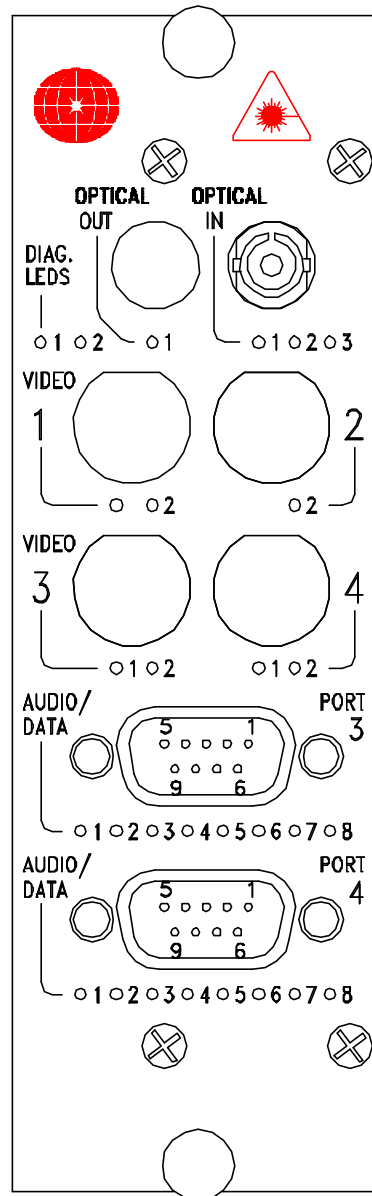

DXA-4A/4A-X

PINOUT DIAGRAM

STATUS INDICATORS

1. POWER (GREEN)
2. NA

STATUS INDICATORS

1. TX CARRIER (GREEN)/ERROR (RED)

AUDIO INPUT (PORT 3) (DB-9 FEMALE)

1. (CH.1) INPUT-
2. (CH.1) INPUT+
3. (CH.2) INPUT-
4. (CH.2) INPUT+
5. GND
6. (CH.3) INPUT-
7. (CH.3) INPUT+
8. (CH.4) INPUT-
9. (CH.4) INPUT+

AUDIO OUTPUT (PORT 4) (DB-9 FEMALE)

1. (CH.1) OUTPUT-
2. (CH.1) OUTPUT+
3. (CH.2) OUTPUT-
4. (CH.2) OUTPUT+
5. GND
6. (CH.3) OUTPUT-
7. (CH.3) OUTPUT+
8. (CH.4) OUTPUT-
9. (CH.4) OUTPUT+

OPTICAL PORT STATUS INDICATORS

DXB-4A/4A-X

PINOUT DIAGRAM

STATUS INDICATORS

1. POWER (GREEN)
2. NA

STATUS INDICATORS

1. TX CARRIER (GREEN)/ERROR (RED)

AUDIO OUTPUT (PORT 3) (DB-9 FEMALE)

1. (CH.1) OUTPUT-
2. (CH.1) OUTPUT+
3. (CH.2) OUTPUT-
4. (CH.2) OUTPUT+
5. GND
6. (CH.3) OUTPUT-
7. (CH.3) OUTPUT+
8. (CH.4) OUTPUT-
9. (CH.4) OUTPUT+

AUDIO INPUT (PORT 4) (DB-9 FEMALE)

1. (CH.1) INPUT-
2. (CH.1) INPUT+
3. (CH.2) INPUT-
4. (CH.2) INPUT+
5. GND
6. (CH.3) INPUT-
7. (CH.3) INPUT+
8. (CH.4) INPUT-
9. (CH.4) INPUT+

OPTICAL PORT STATUS INDICATORS