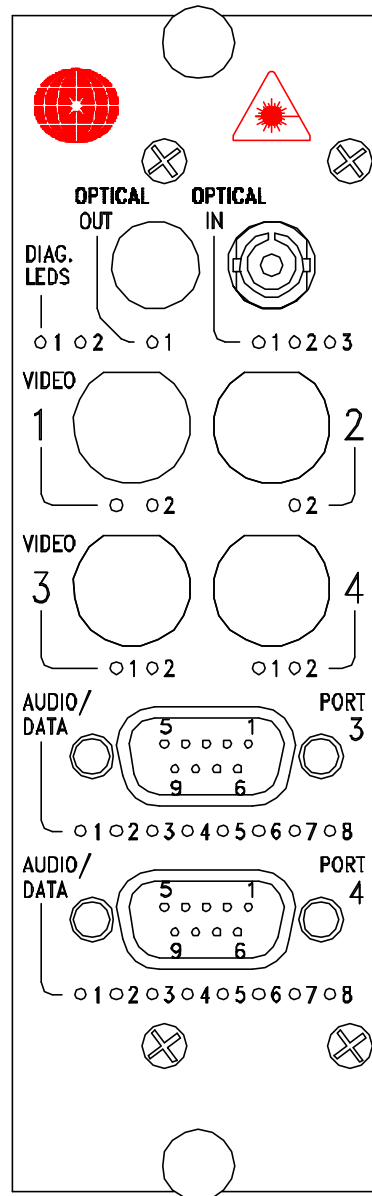

DXA-4A/4A-X

PINOUT DIAGRAM

STATUS INDICATORS

1. POWER (GREEN)
2. NA

STATUS INDICATORS

1. TX CARRIER (GREEN)/ERROR (RED)

AUDIO INPUT (PORT 3) (DB-9 FEMALE)

1. (CH.1) INPUT-
2. (CH.1) INPUT+
3. (CH.2) INPUT-
4. (CH.2) INPUT+
5. GND
6. (CH.3) INPUT-
7. (CH.3) INPUT+
8. (CH.4) INPUT-
9. (CH.4) INPUT+

AUDIO OUTPUT (PORT 4) (DB-9 FEMALE)

1. (CH.1) OUTPUT-
2. (CH.1) OUTPUT+
3. (CH.2) OUTPUT-
4. (CH.2) OUTPUT+
5. GND
6. (CH.3) OUTPUT-
7. (CH.3) OUTPUT+
8. (CH.4) OUTPUT-
9. (CH.4) OUTPUT+

OPTICAL PORT STATUS INDICATORS

1. NA
2. RX OPTICAL SIGNAL (GREEN)/ABSENT (RED)
3. RX CARRIER (GREEN)/ERROR (RED)

STATUS INDICATORS (PORT 3)

1. (CH.1) AUDIO INPUT PRESENT
2. (CH.1) AUDIO INPUT OVERLOAD
3. (CH.2) AUDIO INPUT PRESENT
4. (CH.2) AUDIO INPUT OVERLOAD
5. (CH.3) AUDIO INPUT PRESENT
6. (CH.3) AUDIO INPUT OVERLOAD
7. (CH.4) AUDIO INPUT PRESENT
8. (CH.4) AUDIO INPUT OVERLOAD

DXB-4A/4A-X

PINOUT DIAGRAM

STATUS INDICATORS

1. POWER (GREEN)
2. NA

STATUS INDICATORS

1. TX CARRIER (GREEN)/ERROR (RED)

AUDIO OUTPUT (PORT 3) (DB-9 FEMALE)

1. (CH.1) OUTPUT-
2. (CH.1) OUTPUT+
3. (CH.2) OUTPUT-
4. (CH.2) OUTPUT+
5. GND
6. (CH.3) OUTPUT-
7. (CH.3) OUTPUT+
8. (CH.4) OUTPUT-
9. (CH.4) OUTPUT+