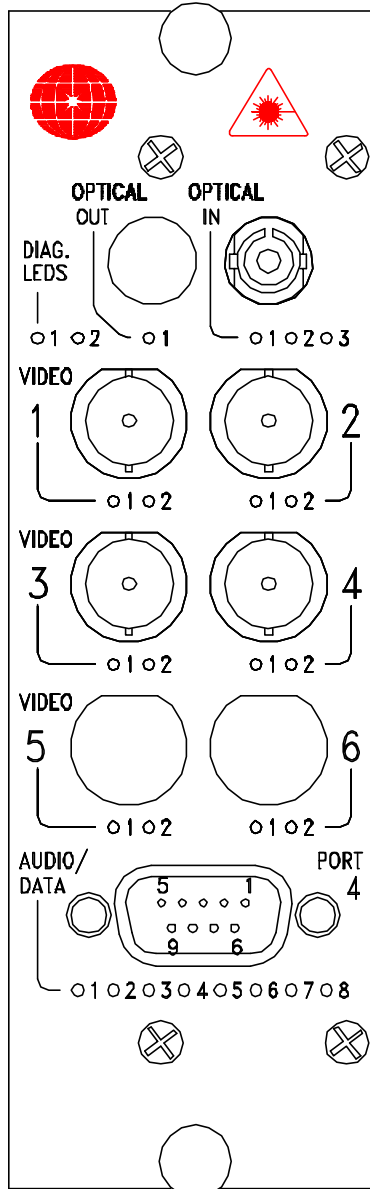

DXB-2V(W)2A/2V(W)2A-X

PINOUT DIAGRAM

STATUS INDICATORS

1. POWER (GREEN)
2. NA

STATUS INDICATORS

1. TX CARRIER (GREEN)/ERROR (RED)

VIDEO OUTPUT (CH.1)

STATUS INDICATORS

1. SYNC PRESENT (GREEN)
2. VIDEO PRESENT (GREEN)/OVERLOAD (RED)

VIDEO INPUT (CH.3)

STATUS INDICATORS

1. SYNC PRESENT (GREEN)
2. VIDEO PRESENT (GREEN)/OVERLOAD (RED)

AUDIO INPUT/OUTPUT (PORT 4) (DB-9 FEMALE)

1. (CH.1) OUTPUT-
2. (CH.1) OUTPUT+
3. (CH.2) OUTPUT-
4. (CH.2) OUTPUT+
5. GND
6. (CH.1) INPUT-
7. (CH.1) INPUT+
8. (CH.2) INPUT-
9. (CH.2) INPUT+

OPTICAL PORT

STATUS INDICATORS

1. NA
2. RX OPTICAL SIGNAL (GREEN)/ABSENT (RED)
3. RX CARRIER (GREEN)/ERROR (RED)

VIDEO OUTPUT (CH.2)

STATUS INDICATORS

1. SYNC PRESENT (GREEN)
2. VIDEO PRESENT (GREEN)/OVERLOAD (RED)

VIDEO INPUT (CH.4)

STATUS INDICATORS

1. SYNC PRESENT (GREEN)
2. VIDEO PRESENT (GREEN)/OVERLOAD (RED)

STATUS INDICATORS (PORT 4)

1. (CH.1) AUDIO INPUT PRESENT
2. (CH.1) AUDIO INPUT OVERLOAD
3. (CH.2) AUDIO INPUT PRESENT
4. (CH.2) AUDIO INPUT OVERLOAD
5. (CH.1) AUDIO OUTPUT PRESENT
6. (CH.1) AUDIO OUTPUT OVERLOAD
7. (CH.2) AUDIO OUTPUT PRESENT
8. (CH.2) AUDIO OUTPUT OVERLOAD

*V-8 BIT VIDEO
*W-10 BIT VIDEO