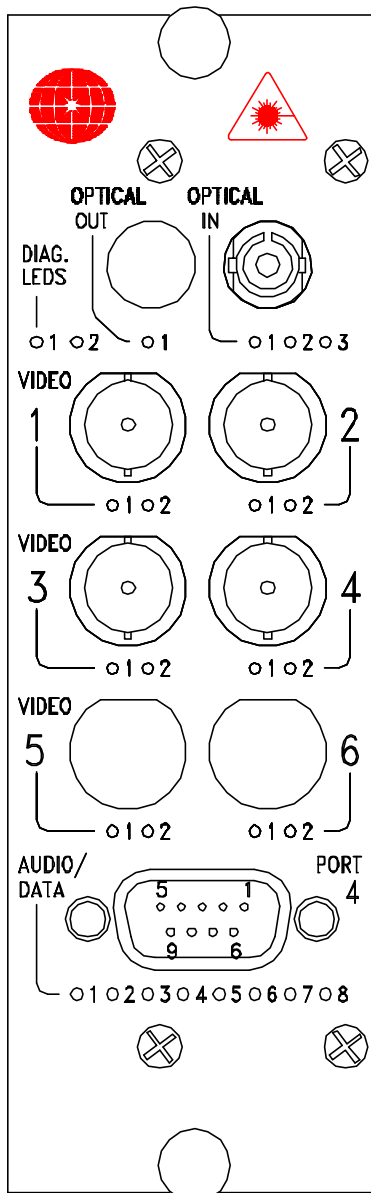

DXA-2V(W)2A/2V(W)2A-X

PINOUT DIAGRAM

STATUS INDICATORS

1. POWER (GREEN)
2. NA

STATUS INDICATORS

1. TX CARRIER (GREEN)/ERROR (RED)

VIDEO INPUT (CH.1)

STATUS INDICATORS

1. SYNC PRESENT (GREEN)
2. VIDEO PRESENT (GREEN)/OVERLOAD (RED)

VIDEO OUTPUT (CH.3)

STATUS INDICATORS

1. SYNC PRESENT (GREEN)
2. VIDEO PRESENT (GREEN)/OVERLOAD (RED)

AUDIO INPUT/OUTPUT (PORT 4) (DB-9 FEMALE)

1. (CH.1) OUTPUT-
2. (CH.1) OUTPUT+
3. (CH.2) OUTPUT-
4. (CH.2) OUTPUT+
5. GND
6. (CH.1) INPUT-
7. (CH.1) INPUT+
8. (CH.2) INPUT-
9. (CH.2) INPUT+

OPTICAL PORT

STATUS INDICATORS

1. NA
2. RX OPTICAL SIGNAL (GREEN)/ABSENT (RED)
3. RX CARRIER (GREEN)/ERROR (RED)

VIDEO INPUT (CH.2)

STATUS INDICATORS

1. SYNC PRESENT (GREEN)
2. VIDEO PRESENT (GREEN)/OVERLOAD (RED)

VIDEO OUTPUT (CH.4)

STATUS INDICATORS

1. SYNC PRESENT (GREEN)
2. VIDEO PRESENT (GREEN)/OVERLOAD (RED)

STATUS INDICATORS (PORT 4)

1. (CH.1) AUDIO INPUT PRESENT
2. (CH.1) AUDIO INPUT OVERLOAD
3. (CH.2) AUDIO INPUT PRESENT
4. (CH.2) AUDIO INPUT OVERLOAD
5. (CH.1) AUDIO OUTPUT PRESENT
6. (CH.1) AUDIO OUTPUT OVERLOAD
7. (CH.2) AUDIO OUTPUT PRESENT
8. (CH.2) AUDIO OUTPUT OVERLOAD

*V-8 BIT VIDEO

*W-10 BIT VIDEO