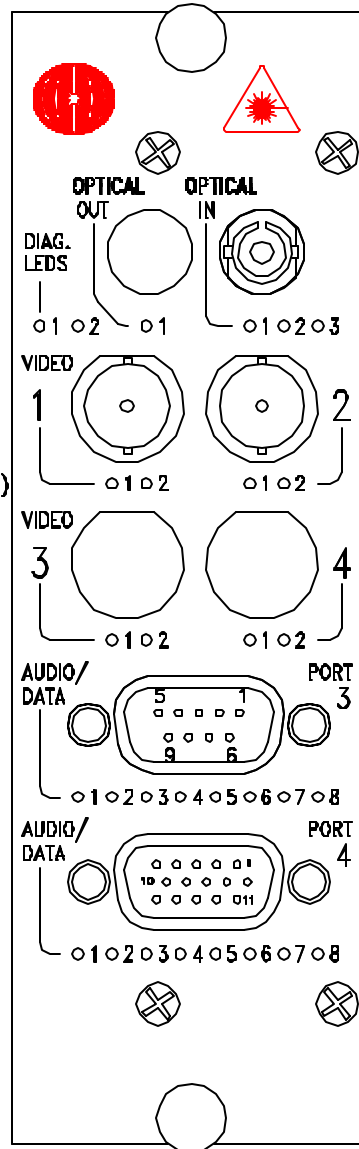

## PINOUT DIAGRAM

#### STATUS INDICATORS

1. SYNC PRESENT (GREEN)
2. VIDEO PRESENT (GREEN)/OVERLOAD (RED)

### AUDIO IN/OUT (PORT 3) (DB-9 FEMALE)

1. (CH.1) OUTPUT-
2. (CH.1) OUTPUT+
3. (CH.2) OUTPUT-
4. (CH.2) OUTPUT+
5. GND
6. (CH.1) INPUT-
7. (CH.1) INPUT+
8. (CH.2) INPUT-
9. (CH.2) INPUT+

### DATA IN/OUT (PORT 4) (DB-15 FEMALE)

1. (CH.1) INPUT
2. (CH.2) INPUT
3. (CH.3) INPUT
4. (CH.4) INPUT
5. GND
6. (CH.1) OUTPUT
7. (CH.1) OUTPUT
8. (CH.2) OUTPUT
9. (CH.2) OUTPUT
10. (CH.3) OUTPUT
11. (CH.3) OUTPUT
12. (CH.4) OUTPUT
13. (CH.4) OUTPUT
14. NA
15. NA