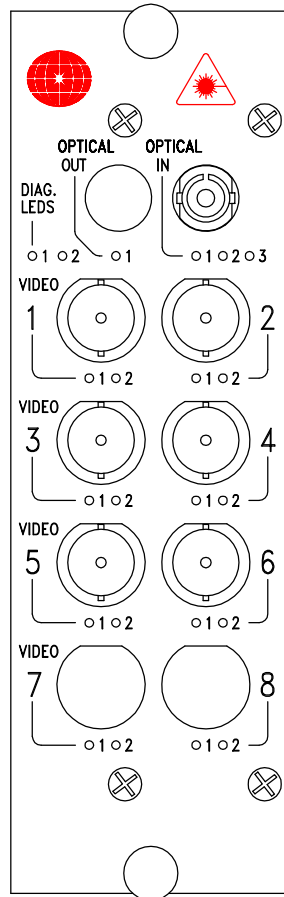

DT-6V(6W)-X

PINOUT DIAGRAM

OPTICAL PORT

STATUS INDICATORS

1. TX CARRIER (GREEN)

STATUS INDICATORS

1. POWER (GREEN)
2. NA

VIDEO INPUT (CH.1)

STATUS INDICATORS

1. SYNC PRESENT (GREEN)
2. VIDEO PRESENT (GREEN)/OVERLOAD (RED)

VIDEO INPUT (CH.3)

STATUS INDICATORS

1. SYNC PRESENT (GREEN)
2. VIDEO PRESENT (GREEN)/OVERLOAD (RED)

VIDEO INPUT (CH.5)

STATUS INDICATORS

1. SYNC PRESENT (GREEN)
2. VIDEO PRESENT (GREEN)/OVERLOAD (RED)

VIDEO INPUT (CH.2)

STATUS INDICATORS

1. SYNC PRESENT (GREEN)
2. VIDEO PRESENT (GREEN)/OVERLOAD (RED)

VIDEO INPUT (CH.4)

STATUS INDICATORS

1. SYNC PRESENT (GREEN)
2. VIDEO PRESENT (GREEN)/OVERLOAD (RED)

VIDEO INPUT (CH.6)

STATUS INDICATORS

1. SYNC PRESENT (GREEN)
2. VIDEO PRESENT (GREEN)/OVERLOAD (RED)

*V-8 BIT VIDEO
*W-10 BIT VIDEO

DR-6V(6W)-X

PINOUT DIAGRAM

STATUS INDICATORS

1. POWER (GREEN)
2. NA