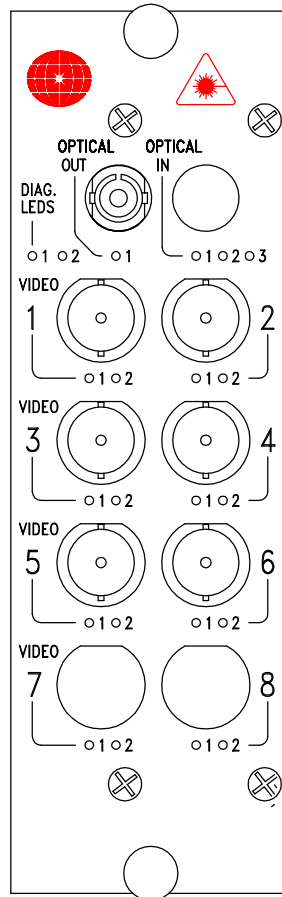

DT-6V(6W)-X

PINOUT DIAGRAM

OPTICAL PORT

STATUS INDICATORS

1. TX CARRIER (GREEN)

STATUS INDICATORS

1. POWER (GREEN)
2. NA

VIDEO INPUT (CH.1)

STATUS INDICATORS

1. SYNC PRESENT (GREEN)
2. VIDEO PRESENT (GREEN)/OVERLOAD (RED)

VIDEO INPUT (CH.3)

STATUS INDICATORS

1. SYNC PRESENT (GREEN)
2. VIDEO PRESENT (GREEN)/OVERLOAD (RED)

VIDEO INPUT (CH.5)

STATUS INDICATORS

1. SYNC PRESENT (GREEN)
2. VIDEO PRESENT (GREEN)/OVERLOAD (RED)

VIDEO INPUT (CH.2)

STATUS INDICATORS

1. SYNC PRESENT (GREEN)
2. VIDEO PRESENT (GREEN)/OVERLOAD (RED)

VIDEO INPUT (CH.4)

STATUS INDICATORS

1. SYNC PRESENT (GREEN)
2. VIDEO PRESENT (GREEN)/OVERLOAD (RED)

VIDEO INPUT (CH.6)

STATUS INDICATORS

1. SYNC PRESENT (GREEN)
2. VIDEO PRESENT (GREEN)/OVERLOAD (RED)

*V-8 BIT VIDEO
*W-10 BIT VIDEO

DR-6V(6W)-X

PINOUT DIAGRAM

STATUS INDICATORS

1. POWER (GREEN)
2. NA