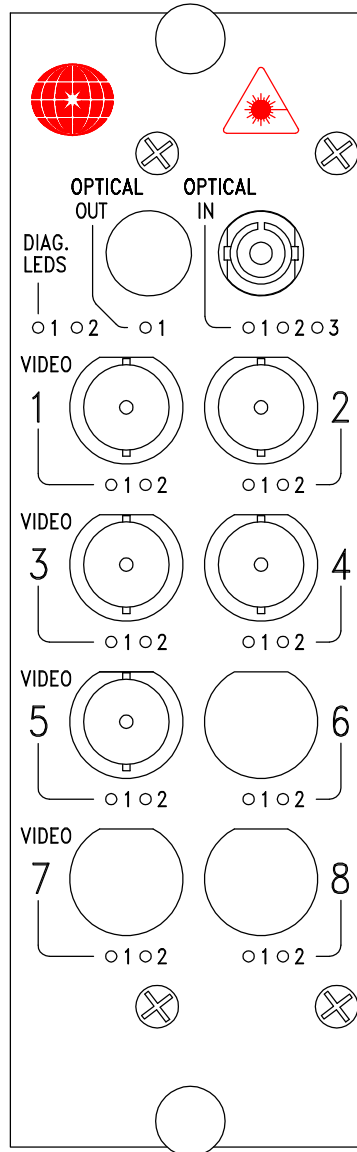

DR-5V/1M-X

PINOUT DIAGRAM

STATUS INDICATORS

1. POWER (GREEN)
2. NA

STATUS INDICATORS

1. TX CARRIER (GREEN)/ERROR (RED)

VIDEO OUTPUT (CH.1)

STATUS INDICATORS

1. SYNC PRESENT (GREEN)
2. VIDEO PRESENT (GREEN)/OVERLOAD (RED)

VIDEO OUTPUT (CH.3)

STATUS INDICATORS

1. SYNC PRESENT (GREEN)
2. VIDEO PRESENT (GREEN)/OVERLOAD (RED)

VIDEO OUT/DATA IN (CH.5)

STATUS INDICATORS

1. SYNC PRESENT (GREEN)
2. VIDEO PRESENT (GREEN)/OVERLOAD (RED)

OPTICAL PORT STATUS INDICATORS

1. NA
2. RX OPTICAL SIGNAL (GREEN)/ABSENT (RED)
3. RX CARRIER (GREEN)/ERROR (RED)

VIDEO OUTPUT (CH.2)

STATUS INDICATORS

1. SYNC PRESENT (GREEN)
2. VIDEO PRESENT (GREEN)/OVERLOAD (RED)

VIDEO OUTPUT (CH.4)

STATUS INDICATORS

1. SYNC PRESENT (GREEN)
2. VIDEO PRESENT (GREEN)/OVERLOAD (RED)

STATUS INDICATORS

1. DATA PRESENT (GREEN)
2. NA