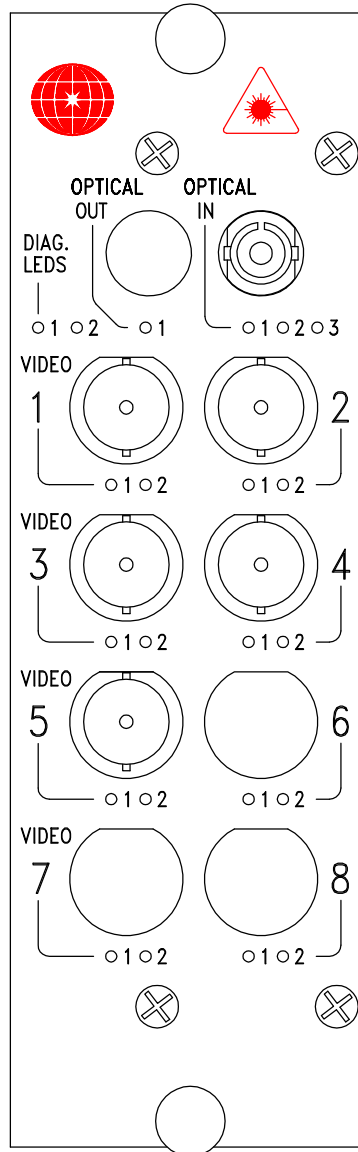

DT-5V/1M-X

PINOUT DIAGRAM

STATUS INDICATORS

1. POWER (GREEN)
2. NA

STATUS INDICATORS

1. TX CARRIER (GREEN)/ERROR (RED)

VIDEO INPUT (CH.1)

STATUS INDICATORS

1. SYNC PRESENT (GREEN)
2. VIDEO PRESENT (GREEN)/OVERLOAD (RED)

VIDEO INPUT (CH.3)

STATUS INDICATORS

1. SYNC PRESENT (GREEN)
2. VIDEO PRESENT (GREEN)/OVERLOAD (RED)

VIDEO IN/DATA OUT (CH.5)

STATUS INDICATORS

1. SYNC PRESENT (GREEN)
2. VIDEO PRESENT (GREEN)/OVERLOAD (RED)

OPTICAL PORT STATUS INDICATORS

1. NA
2. RX OPTICAL SIGNAL (GREEN)/ABSENT (RED)
3. RX CARRIER (GREEN)/ERROR (RED)

VIDEO INPUT (CH.2)

STATUS INDICATORS

DR-5V/1M-X

PINOUT DIAGRAM

STATUS INDICATORS

1. POWER (GREEN)
2. NA

STATUS INDICATORS

1. TX CARRIER (GREEN)/ERROR (RED)

VIDEO OUTPUT (CH.1)

STATUS INDICATORS