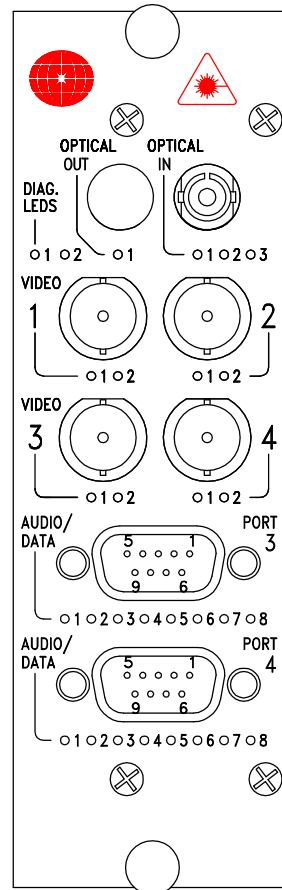

DT-4V(W)8A-X

PINOUT DIAGRAM

OPTICAL PORT

STATUS INDICATORS

1. TX CARRIER (GREEN)/ERROR (RED)

STATUS INDICATORS

1. POWER (GREEN)
2. NA

VIDEO INPUT (CH.1)

DR-4V(W)8A-X

PINOUT DIAGRAM

STATUS INDICATORS

1. POWER (GREEN)
2. NA

VIDEO OUTPUT (CH.1)

STATUS INDICATORS

1. SYNC PRESENT (GREEN)
2. VIDEO PRESENT (GREEN)/OVERLOAD (RED)

VIDEO OUTPUT (CH.3)

STATUS INDICATORS

1. SYNC PRESENT (GREEN)
2. VIDEO PRESENT (GREEN)/OVERLOAD (RED)

AUDIO OUTPUT (PORT 3)

(DB-9 FEMALE)

1. (CH.1) OUTPUT-
2. (CH.1) OUTPUT+
3. (CH.2) OUTPUT-
4. (CH.2) OUTPUT+
5. GND
6. (CH.3) OUTPUT-
7. (CH.3) OUTPUT+
8. (CH.4) OUTPUT-
9. (CH.4) OUTPUT+

AUDIO OUTPUT (PORT 4)

(DB-9 FEMALE)

1. (CH.5) OUTPUT-
2. (CH.5) OUTPUT+
3. (CH.6) OUTPUT-
4. (CH.6) OUTPUT+
5. GND
6. (CH.7) OUTPUT-
7. (CH.7) OUTPUT+
8. (CH.8) OUTPUT-
9. (CH.8) OUTPUT+

OPTICAL PORT

STATUS INDICATORS