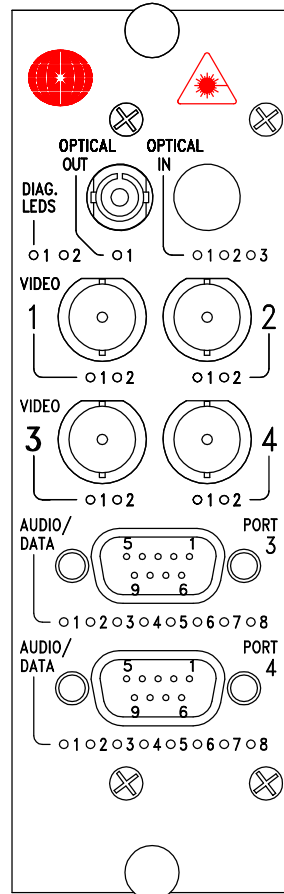

DT-4V(W)8A-X

PINOUT DIAGRAM

OPTICAL PORT

STATUS INDICATORS

1. TX CARRIER (GREEN)/ERROR (RED)

STATUS INDICATORS

1. POWER (GREEN)
2. NA

VIDEO INPUT (CH.1)

STATUS INDICATORS

1. SYNC PRESENT (GREEN)
2. VIDEO PRESENT (GREEN)/OVERLOAD (RED)

VIDEO INPUT (CH.3)

STATUS INDICATORS

1. SYNC PRESENT (GREEN)
2. VIDEO PRESENT (GREEN)/OVERLOAD (RED)

AUDIO INPUT (PORT 3)

(DB-9 FEMALE)

1. (CH.1) INPUT-
2. (CH.1) INPUT+
3. (CH.2) INPUT-
4. (CH.2) INPUT+
5. GND
6. (CH.3) INPUT-
7. (CH.3) INPUT+
8. (CH.4) INPUT-
9. (CH.4) INPUT+

AUDIO INPUT (PORT 4)

(DB-9 FEMALE)

1. (CH.5) INPUT-
2. (CH.5) INPUT+
3. (CH.6) INPUT-
4. (CH.6) INPUT+
5. GND
6. (CH.7) INPUT-
7. (CH.7) INPUT+
8. (CH.8) INPUT-
9. (CH.8) INPUT+

VIDEO INPUT (CH.2)

STATUS INDICATORS

1. SYNC PRESENT (GREEN)
2. VIDEO PRESENT (GREEN)/OVERLOAD (RED)

VIDEO INPUT (CH.4)

STATUS INDICATORS

1. SYNC PRESENT (GREEN)
2. VIDEO PRESENT (GREEN)/OVERLOAD (RED)

STATUS INDICATORS (PORT 3)