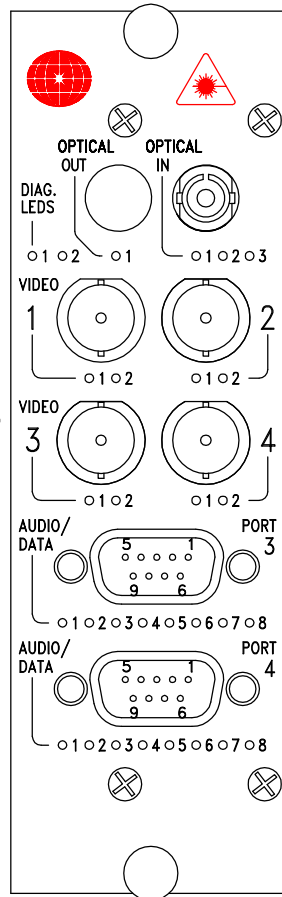

DT-4V(W)4A/4A-X

PINOUT DIAGRAM

STATUS INDICATORS

1. POWER (GREEN)
2. NA

STATUS INDICATORS

1. TX CARRIER (GREEN)/ERROR (RED)

VIDEO INPUT (CH.1)

STATUS INDICATORS

1. SYNC PRESENT (GREEN)
2. VIDEO PRESENT (GREEN)/OVERLOAD (RED)

VIDEO INPUT (CH.3)

STATUS INDICATORS

1. SYNC PRESENT (GREEN)
2. VIDEO PRESENT (GREEN)/OVERLOAD (RED)

AUDIO INPUT (PORT 3)

(DB-9 FEMALE)

1. (CH.1) INPUT-
2. (CH.1) INPUT+
3. (CH.2) INPUT-
4. (CH.2) INPUT+
5. GND
6. (CH.3) INPUT-
7. (CH.3) INPUT+
8. (CH.4) INPUT-
9. (CH.4) INPUT+

AUDIO OUTPUT (PORT 4)

(DB-9 FEMALE)

1. (CH.1) OUTPUT-
2. (CH.1) OUTPUT+
3. (CH.2) OUTPUT-
4. (CH.2) OUTPUT+
5. GND
6. (CH.3) OUTPUT-
7. (CH.3) OUTPUT+
8. (CH.4) OUTPUT-
9. (CH.4) OUTPUT+

OPTICAL PORT

STATUS INDICATORS

DR-4V(W)4A/4A-X

PINOUT DIAGRAM

STATUS INDICATORS

1. POWER (GREEN)
2. NA

STATUS INDICATORS

1. TX CARRIER (GREEN)/ERROR (RED)

VIDEO OUTPUT (CH.1)

STATUS INDICATORS