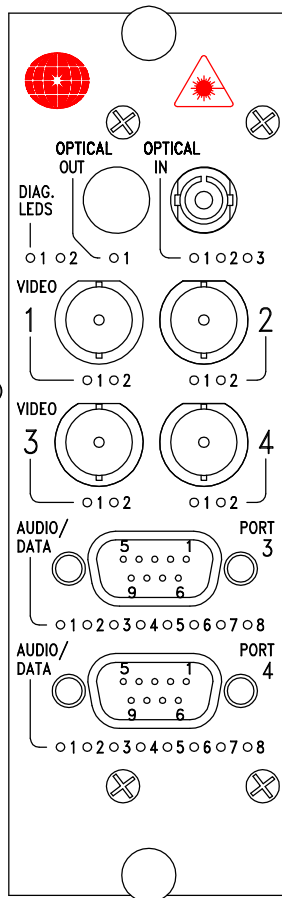

DT-4V(W)4A/4A-X

PINOUT DIAGRAM

STATUS INDICATORS

1. POWER (GREEN)
2. NA

STATUS INDICATORS

1. TX CARRIER (GREEN)/ERROR (RED)

VIDEO INPUT (CH.1)

STATUS INDICATORS

DR-4V(W)4A/4A-X

PINOUT DIAGRAM

STATUS INDICATORS

1. POWER (GREEN)
2. NA

STATUS INDICATORS

1. TX CARRIER (GREEN)/ERROR (RED)

VIDEO OUTPUT (CH.1)

STATUS INDICATORS

1. SYNC PRESENT (GREEN)
2. VIDEO PRESENT (GREEN)/OVERLOAD (RED)

VIDEO OUTPUT (CH.3)

STATUS INDICATORS

1. SYNC PRESENT (GREEN)
2. VIDEO PRESENT (GREEN)/OVERLOAD (RED)

AUDIO OUTPUT (PORT 3)

(DB-9 FEMALE)

1. (CH.1) OUTPUT-
2. (CH.1) OUTPUT+
3. (CH.2) OUTPUT-
4. (CH.2) OUTPUT+
5. GND
6. (CH.3) OUTPUT-
7. (CH.3) OUTPUT+
8. (CH.4) OUTPUT-
9. (CH.4) OUTPUT+

AUDIO INPUT (PORT 4)

(DB-9 FEMALE)

1. (CH.1) INPUT-
2. (CH.1) INPUT+
3. (CH.2) INPUT-
4. (CH.2) INPUT+
5. GND
6. (CH.3) INPUT-
7. (CH.3) INPUT+
8. (CH.4) INPUT-
9. (CH.4) INPUT+

OPTICAL PORT

STATUS INDICATORS