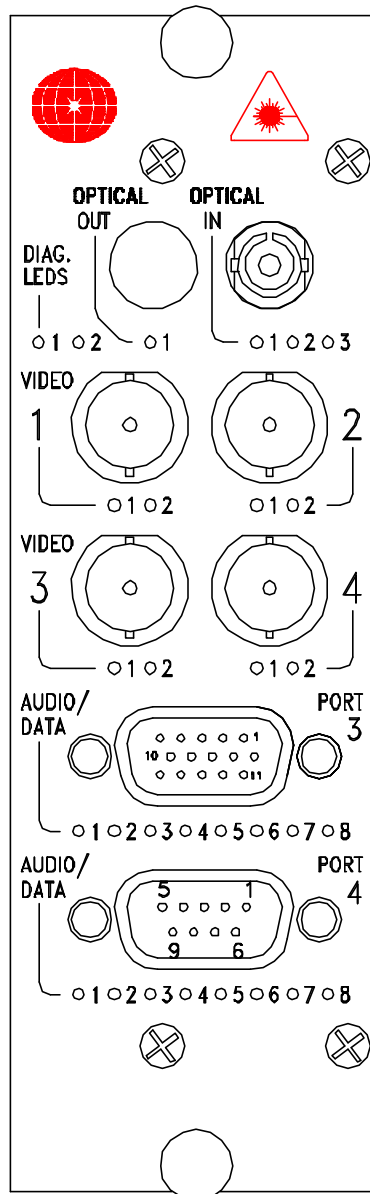

DR-4V1C1F/1C1F-X

PINOUT DIAGRAM

STATUS INDICATORS

1. POWER (GREEN)
2. NA

STATUS INDICATORS

1. TX CARRIER (GREEN)/ERROR (RED)

VIDEO OUTPUT (CH.1)

STATUS INDICATORS

1. SYNC PRESENT (GREEN)
2. VIDEO PRESENT (GREEN)/OVERLOAD (RED)

VIDEO OUTPUT (CH.3)

STATUS INDICATORS

1. SYNC PRESENT (GREEN)
2. VIDEO PRESENT (GREEN)/OVERLOAD (RED)

DATA IN/OUT (PORT 3) (DB-15 FEMALE)

1. (CH.1) INPUT
2. NA
3. NA
4. NA
5. GND
6. (CH.1) OUTPUT
7. (CH.1) OUTPUT
- 8.-15. NA

DATA RS422 (PORT 4) (DB-9 FEMALE)

1. (CH.1) INPUT +
2. (CH.1) INPUT -
3. NA
4. NA
5. GND
6. (CH.1) OUTPUT +
7. (CH.1) OUTPUT -
8. NA
9. NA

OPTICAL PORT

STATUS INDICATORS

1. NA
2. RX OPTICAL SIGNAL (GREEN)/ABSENT (RED)
3. RX CARRIER (GREEN)/ERROR (RED)

PINOUT DIAGRAM

STATUS INDICATORS

1. POWER (GREEN)
2. NA

STATUS INDICATORS

1. TX CARRIER (GREEN)/ERROR (RED)

VIDEO INPUT (CH.1)

STATUS INDICATORS

1. SYNC PRESENT (GREEN)
2. VIDEO PRESENT (GREEN)/OVERLOAD (RED)