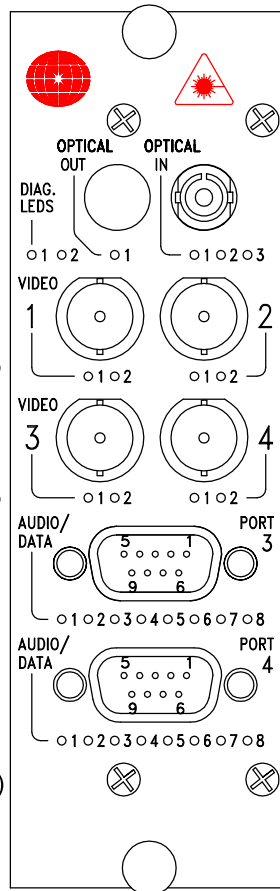

DR-4V(W)1A2F/2F-X

PINOUT DIAGRAM

STATUS INDICATORS

1. POWER (GREEN)
2. NA

STATUS INDICATORS

1. TX CARRIER (GREEN)/ERROR (RED)

VIDEO OUTPUT (CH.1)

STATUS INDICATORS

1. SYNC PRESENT (GREEN)
2. VIDEO PRESENT (GREEN)/OVERLOAD (RED)

VIDEO OUTPUT (CH.3)

STATUS INDICATORS

1. SYNC PRESENT (GREEN)
2. VIDEO PRESENT (GREEN)/OVERLOAD (RED)

AUDIO OUTPUT (PORT 3) (DB-9 FEMALE)

1. (CH.1) OUTPUT-
2. (CH.1) OUTPUT+
3. NA
4. NA
5. NA
6. GND
7. NA
8. NA
9. NA

DATA RS422 IN/OUT (PORT 4) (DB-9 FEMALE)

1. (CH.1) OUTPUT +
2. (CH.1) OUTPUT -
3. (CH.2) OUTPUT +
4. (CH.2) OUTPUT -
5. GND
6. (CH.1) INPUT +
7. (CH.1) INPUT -
8. (CH.2) INPUT +
9. (CH.2) INPUT -

*V-8 BIT VIDEO
*W-10 BIT VIDEO

OPTICAL PORT

STATUS INDICATORS

1. NA
2. RX OPTICAL SIGNAL (GREEN)/ABSENT (RED)
3. RX CARRIER (GREEN)/ERROR (RED)

VIDEO OUTPUT (CH.2)

STATUS INDICATORS

1. SYNC PRESENT (GREEN)
2. VIDEO PRESENT (GREEN)/OVERLOAD (RED)

VIDEO OUTPUT (CH.4)

STATUS INDICATORS

1. SYNC PRESENT (GREEN)
2. VIDEO PRESENT (GREEN)/OVERLOAD (RED)

STATUS INDICATORS (PORT 3)

1. (CH.1) AUDIO OUTPUT PRESENT
2. (CH.1) AUDIO OUTPUT OVERLOAD
3. NA
4. NA
5. NA
6. NA
7. NA
8. NA

STATUS INDICATORS (PORT 4)

1. NA
2. (CH.1) DATA OUTPUT
3. NA
4. (CH.2) DATA OUTPUT
5. (CH.1) DATA INPUT
6. NA
7. (CH.2) DATA INPUT
8. NA