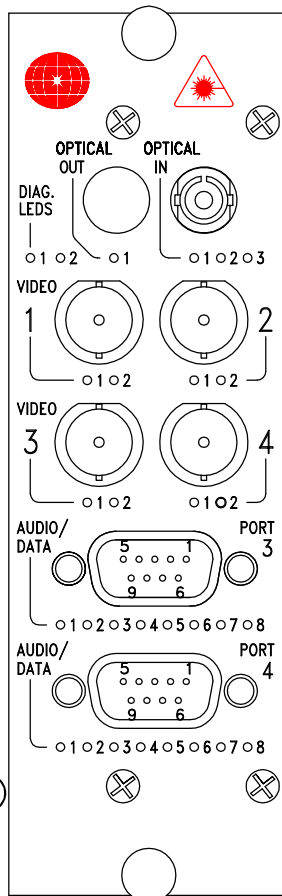

DT-4V(W)1A2F/2F-X

PINOUT DIAGRAM

STATUS INDICATORS

1. POWER (GREEN)
2. NA

STATUS INDICATORS

1. TX CARRIER (GREEN)/ERROR (RED)

VIDEO INPUT (CH.1)

STATUS INDICATORS

1. SYNC PRESENT (GREEN)
2. VIDEO PRESENT (GREEN)/OVERLOAD (RED)

VIDEO INPUT (CH.3)

STATUS INDICATORS

1. SYNC PRESENT (GREEN)
2. VIDEO PRESENT (GREEN)/OVERLOAD (RED)

AUDIO INPUT (PORT 3)

(DB-9 FEMALE)

1. (CH.1) INPUT-
2. (CH.1) INPUT+
3. NA
4. NA
5. GND
6. NA
7. NA
8. NA
9. NA

DATA RS422 IN/OUT (PORT 4)

(DB-9 FEMALE)

1. (CH.1) INPUT +
2. (CH.1) INPUT -
3. (CH.2) INPUT +
4. (CH.2) INPUT -
5. GND
6. (CH.1) OUTPUT +
7. (CH.1) OUTPUT -
8. (CH.2) OUTPUT +
9. (CH.2) OUTPUT -

OPTICAL PORT

STATUS INDICATORS (PORT 4)

1. (CH.1) DATA INPUT
2. NA
3. (CH.2) DATA INPUT
4. NA
5. NA
6. (CH.1) DATA OUTPUT
7. NA
8. (CH.2) DATA OUTPUT

*V-8 BIT VIDEO

*W-10 BIT VIDEO

DR-4V(W)1A2F/2F-X

PINOUT DIAGRAM

STATUS INDICATORS