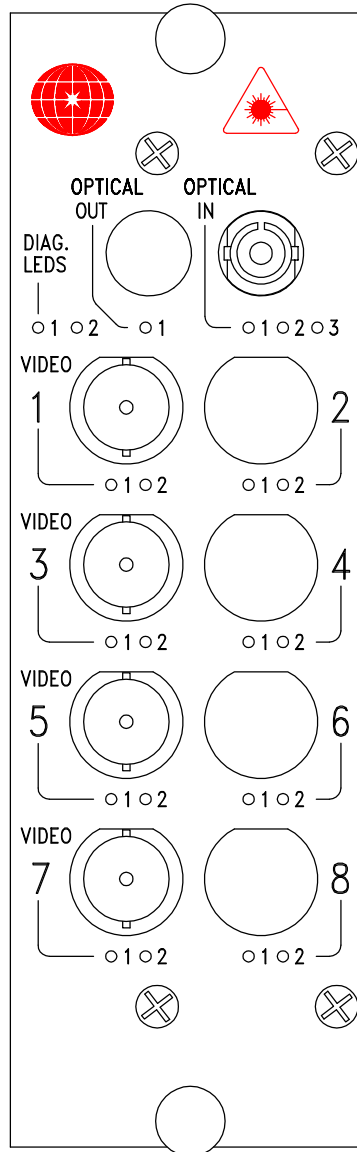

DR-4V*/4P-X

PINOUT DIAGRAM

STATUS INDICATORS

1. POWER (GREEN)
2. NA

STATUS INDICATORS

1. TX CARRIER (GREEN)/ERROR (RED)

VIDEO OUT/DATA IN (CH.1)

STATUS INDICATORS

1. SYNC PRESENT (GREEN)
2. VIDEO PRESENT (GREEN)/OVERLOAD (RED)

VIDEO OUT/DATA IN (CH.3)

STATUS INDICATORS

1. SYNC PRESENT (GREEN)
2. VIDEO PRESENT (GREEN)/OVERLOAD (RED)

VIDEO OUT/DATA IN (CH.5)

STATUS INDICATORS

1. SYNC PRESENT (GREEN)
2. VIDEO PRESENT (GREEN)/OVERLOAD (RED)

VIDEO OUT/DATA IN (CH.7)

STATUS INDICATORS

1. SYNC PRESENT (GREEN)
2. VIDEO PRESENT (GREEN)/OVERLOAD (RED)

OPTICAL PORT STATUS INDICATORS

1. NA
2. RX OPTICAL SIGNAL (GREEN)/ABSENT (RED)
3. RX CARRIER (GREEN)/ERROR (RED)

1. DATA PRESENT
2. VD2 PRESENT

1. DATA PRESENT
2. VD2 PRESENT

1. DATA PRESENT
2. VD2 PRESENT

1. DATA PRESENT
2. VD2 PRESENT