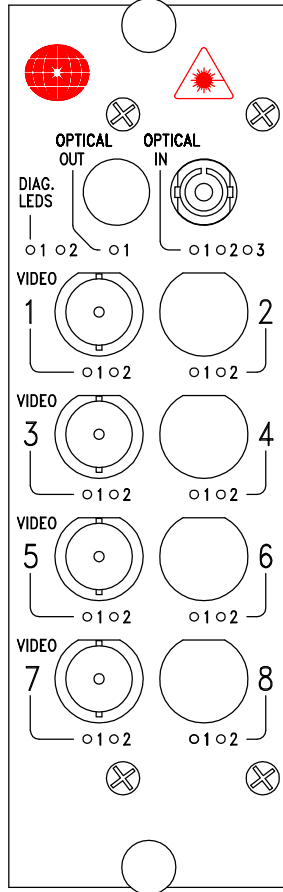

DT-4V*/4P -X

PINOUT DIAGRAM

STATUS INDICATORS

1. POWER (GREEN)
2. NA

STATUS INDICATORS

1. TX CARRIER (GREEN)/ERROR (RED)

VIDEO IN/DATA OUT (CH.1)

STATUS INDICATORS

1. SYNC PRESENT (GREEN)
2. VIDEO PRESENT (GREEN)/OVERLOAD (RED)

VIDEO IN/DATA OUT (CH.3)

STATUS INDICATORS

1. SYNC PRESENT (GREEN)
2. VIDEO PRESENT (GREEN)/OVERLOAD (RED)

VIDEO IN/DATA OUT (CH.5)

STATUS INDICATORS

1. SYNC PRESENT (GREEN)
2. VIDEO PRESENT (GREEN)/OVERLOAD (RED)

VIDEO IN/DATA OUT (CH.7)

STATUS INDICATORS

1. SYNC PRESENT (GREEN)
2. VIDEO PRESENT (GREEN)/OVERLOAD (RED)

OPTICAL PORT

STATUS INDICATORS

1. NA
2. RX OPTICAL SIGNAL (GREEN)/ABSENT (RED)
3. RX CARRIER (GREEN)/ERROR (RED)

1. DATA PRESENT
2. VD2 PRESENT

1. DATA PRESENT
2. VD2 PRESENT

1. DATA PRESENT
2. VD2 PRESENT

1. DATA PRESENT
2. VD2 PRESENT

DR-4V*/4P-X

PINOUT DIAGRAM

STATUS INDICATORS

1. POWER (GREEN)
2. NA