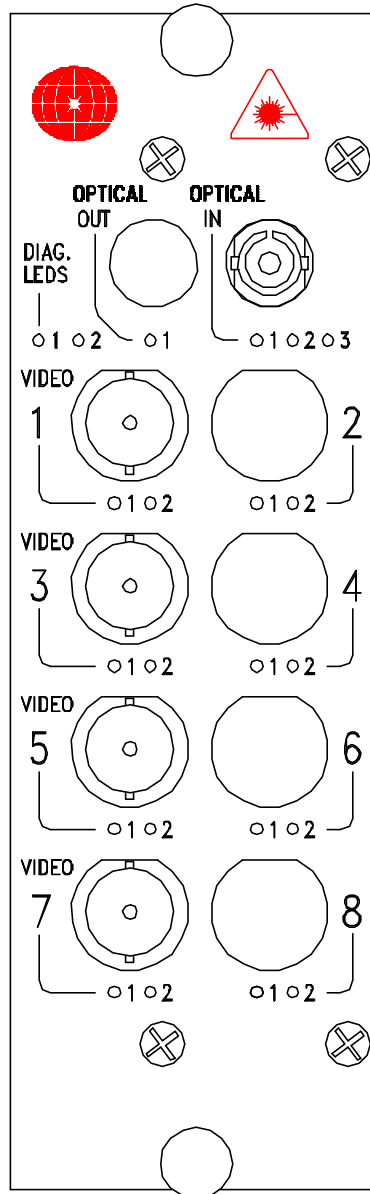

DT-4V(W)/4M-X

PINOUT DIAGRAM

- STATUS INDICATORS**
1. POWER (GREEN)
 2. NA
- STATUS INDICATORS**
1. TX CARRIER (GREEN)/ERROR (RED)
- VIDEO IN/DATA OUT (CH.1)**
- STATUS INDICATORS**
1. SYNC PRESENT (GREEN)
 2. VIDEO PRESENT (GREEN)/OVERLOAD (RED)
- VIDEO IN/DATA OUT (CH.3)**
- STATUS INDICATORS**
1. SYNC PRESENT (GREEN)
 2. VIDEO PRESENT (GREEN)/OVERLOAD (RED)
- VIDEO IN/DATA OUT (CH.5)**
- STATUS INDICATORS**
1. SYNC PRESENT (GREEN)
 2. VIDEO PRESENT (GREEN)/OVERLOAD (RED)
- VIDEO IN/DATA OUT (CH.7)**
- STATUS INDICATORS**
1. SYNC PRESENT (GREEN)
 2. VIDEO PRESENT (GREEN)/OVERLOAD (RED)

- OPTICAL PORT**
- STATUS INDICATORS**
1. NA
 2. RX OPTICAL SIGNAL (GREEN)/ABSENT (RED)
 3. RX CARRIER (GREEN)/ERROR (RED)
- STATUS INDICATORS**
1. DATA PRESENT (GREEN)
 2. NA
- STATUS INDICATORS**
1. DATA PRESENT (GREEN)
 2. NA
- STATUS INDICATORS**
1. DATA PRESENT (GREEN)
 2. NA
- STATUS INDICATORS**
1. DATA PRESENT (GREEN)
 2. NA

DR-4V(W)/4M-X

PINOUT DIAGRAM

STATUS INDICATORS

1. POWER (GREEN)
2. NA

STATUS INDICATORS

1. TX CARRIER (GREEN)/ERROR (RED)

VIDEO OUT/DATA IN (CH.1)

STATUS INDICATORS

1. SYNC PRESENT (GREEN)
2. VIDEO PRESENT (GREEN)/OVERLOAD (RED)

VIDEO OUT/DATA IN (CH.3)

STATUS INDICATORS

1. SYNC PRESENT (GREEN)
2. VIDEO PRESENT (GREEN)/OVERLOAD (RED)

VIDEO OUT/DATA IN (CH.5)

STATUS INDICATORS