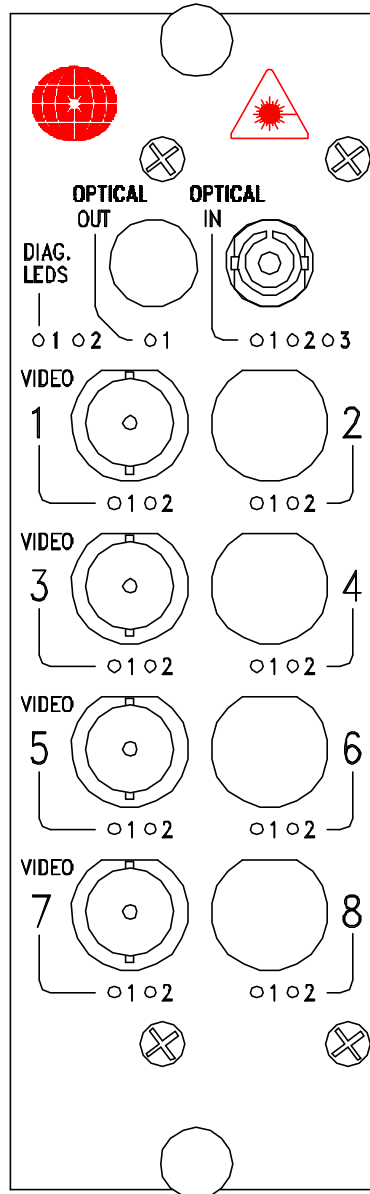

DR-4V(W)/4M-X

PINOUT DIAGRAM

STATUS INDICATORS

1. POWER (GREEN)
2. NA

STATUS INDICATORS

1. TX CARRIER (GREEN)/ERROR (RED)

VIDEO OUT/DATA IN (CH.1)

STATUS INDICATORS

1. SYNC PRESENT (GREEN)
2. VIDEO PRESENT (GREEN)/OVERLOAD (RED)

VIDEO OUT/DATA IN (CH.3)

STATUS INDICATORS

1. SYNC PRESENT (GREEN)
2. VIDEO PRESENT (GREEN)/OVERLOAD (RED)

VIDEO OUT/DATA IN (CH.5)

STATUS INDICATORS

1. SYNC PRESENT (GREEN)
2. VIDEO PRESENT (GREEN)/OVERLOAD (RED)

VIDEO OUT/DATA IN (CH.7)

STATUS INDICATORS

1. SYNC PRESENT (GREEN)
2. VIDEO PRESENT (GREEN)/OVERLOAD (RED)

OPTICAL PORT

STATUS INDICATORS

1. NA
2. RX OPTICAL SIGNAL (GREEN)/ABSENT (RED)
3. RX CARRIER (GREEN)/ERROR (RED)

STATUS INDICATORS

1. DATA PRESENT (GREEN)
2. NA

STATUS INDICATORS

1. DATA PRESENT (GREEN)
2. NA

STATUS INDICATORS

1. DATA PRESENT (GREEN)
2. NA

STATUS INDICATORS

1. DATA PRESENT (GREEN)
2. NA