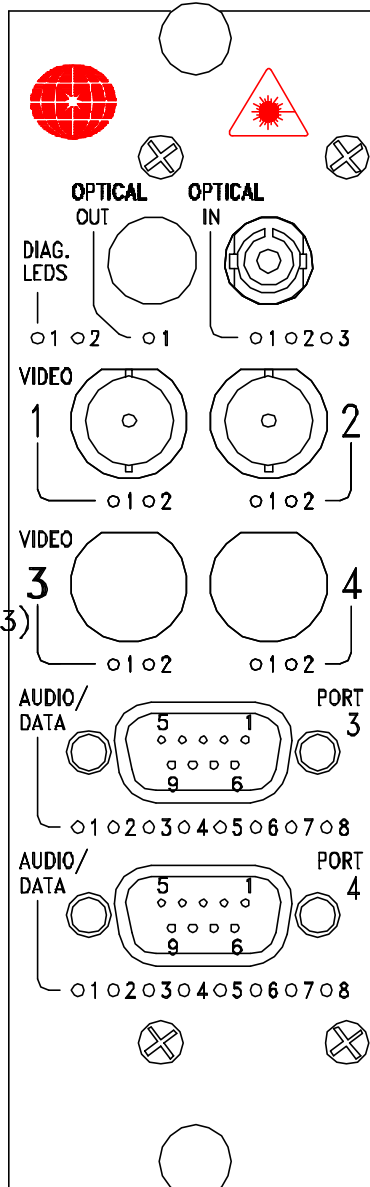

# DT-2V(W)6A/2A-X

## PINOUT DIAGRAM

### AUDIO INPUT/OUTPUT (PORT 3) (DB-9 FEMALE)

1. (CH.5) OUTPUT-
2. (CH.5) OUTPUT+
3. (CH.6) OUTPUT-
4. (CH.6) OUTPUT+
5. GND
6. (CH.5) INPUT-
7. (CH.5) INPUT+
8. (CH.6) INPUT-
9. (CH.6) INPUT+

### AUDIO INPUT (PORT 4) (DB-9 FEMALE)

1. (CH.1) INPUT-
2. (CH.1) INPUT+
3. (CH.2) INPUT-
4. (CH.2) INPUT+
5. GND
6. (CH.3) INPUT-
7. (CH.3) INPUT+
8. (CH.4) INPUT-
9. (CH.4) INPUT+