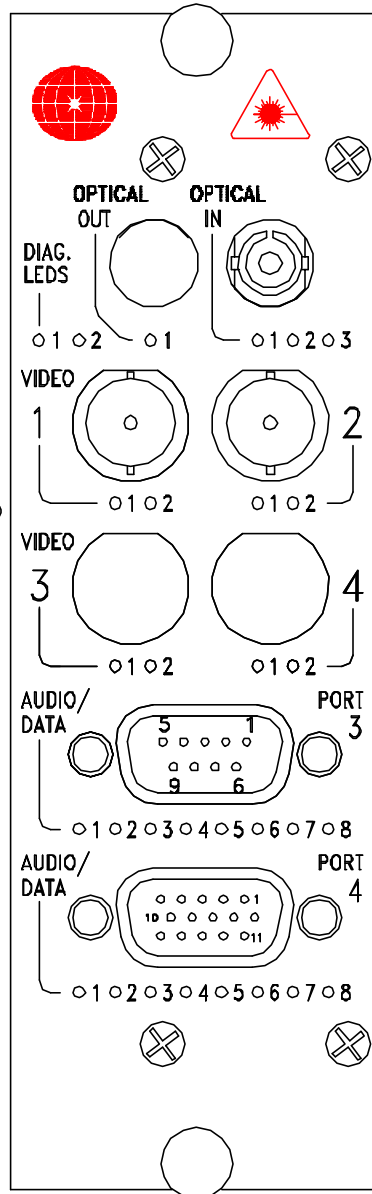

DT-2V(W)4A2L/2L-X

PINOUT DIAGRAM

STATUS INDICATORS

1. POWER (GREEN)
2. NA

STATUS INDICATORS

1. TX CARRIER (GREEN)/ERROR (RED)

VIDEO INPUT (CH.1)

STATUS INDICATORS

DATA TTL IN/OUT (PORT 4) (DB-15HD FEMALE)

1. (CH.1) INPUT
2. (CH.2) INPUT
3. NA
4. NA
5. GND
6. NA
7. (CH.1) OUTPUT
8. NA
9. (CH.2) OUTPUT
10. NA
11. NA
12. NA
13. NA
14. NA
15. NA

OPTICAL PORT

STATUS INDICATORS

1. NA
2. RX OPTICAL SIGNAL (GREEN)/ABSENT (RED)
3. RX CARRIER (GREEN)/ERROR (RED)

VIDEO INPUT (CH.2)

STATUS INDICATORS

1. SYNC PRESENT (GREEN)
2. VIDEO PRESENT (GREEN)/OVERLOAD (RED)

STATUS INDICATORS (PORT 3)

STATUS INDICATORS (PORT 4)

1. (CH.1) INPUT PRESENT
2. (CH.1) OUTPUT PRESENT
3. (CH.2) INPUT PRESENT
4. (CH.2) OUTPUT PRESENT
5. NA
6. NA
7. NA
8. NA

DR-2V(W)4A2L/2L-X

PINOUT DIAGRAM

STATUS INDICATORS

1. POWER (GREEN)
2. NA