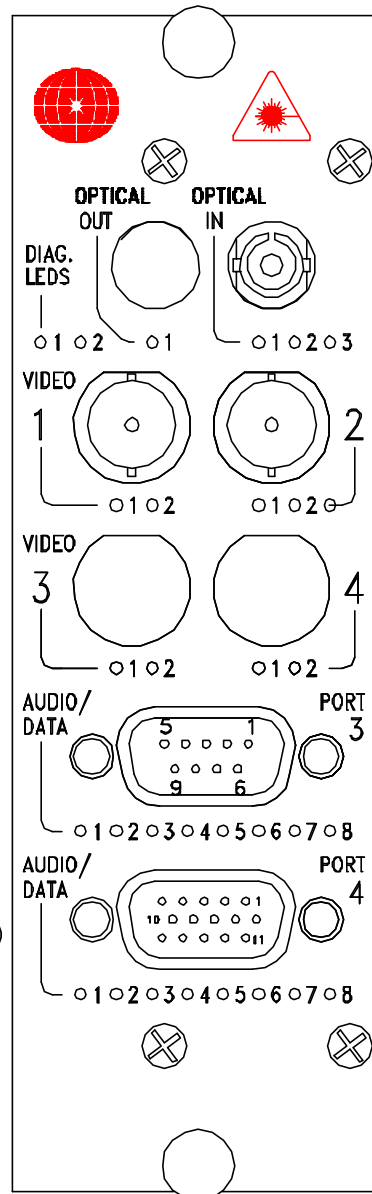

DT-2V(W)4A2L/2L-X

PINOUT DIAGRAM

STATUS INDICATORS

1. POWER (GREEN)
2. NA

STATUS INDICATORS

1. TX CARRIER (GREEN)/ERROR (RED)

VIDEO INPUT (CH.1)

STATUS INDICATORS

1. SYNC PRESENT (GREEN)
2. VIDEO PRESENT (GREEN)/OVERLOAD (RED)

AUDIO INPUT (PORT 3) (DB-9 FEMALE)

1. (CH.1) INPUT-
2. (CH.1) INPUT+
3. (CH.2) INPUT-
4. (CH.2) INPUT+
5. GND
6. (CH.3) INPUT-
7. (CH.3) INPUT+
8. (CH.4) INPUT-
9. (CH.4) INPUT+

DATA TTL IN/OUT (PORT 4) (DB-15HD FEMALE)

1. (CH.1) INPUT
2. (CH.2) INPUT
3. NA
4. NA
5. GND
6. NA
7. (CH.1) OUTPUT
8. NA
9. (CH.2) OUTPUT
10. NA
11. NA
12. NA
13. NA
14. NA
15. NA

OPTICAL PORT

STATUS INDICATORS

STATUS INDICATORS (PORT 4)

1. (CH.1) INPUT PRESENT
2. (CH.1) OUTPUT PRESENT
3. (CH.2) INPUT PRESENT
4. (CH.2) OUTPUT PRESENT
5. NA
6. NA
7. NA
8. NA

DR-2V(W)4A2L/2L-X

PINOUT DIAGRAM

STATUS INDICATORS

1. POWER (GREEN)
2. NA