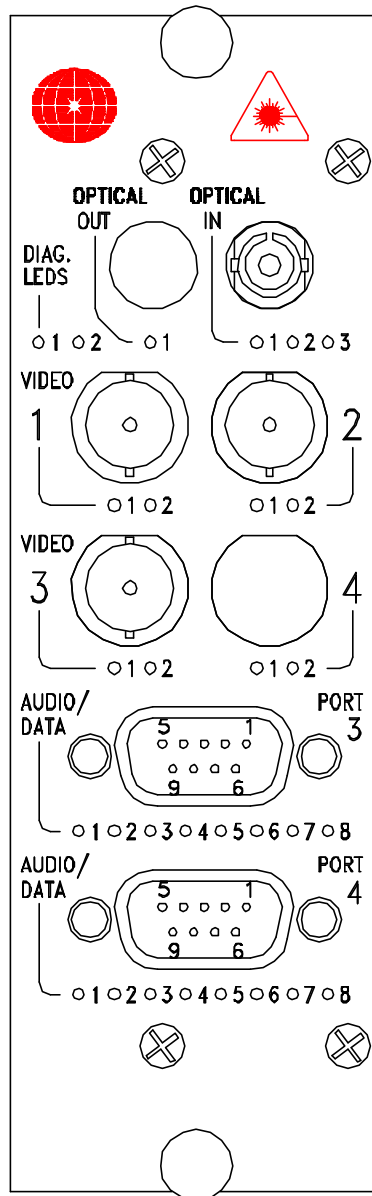

DR-2V(W)4A/1V(W)2A-X

PINOUT DIAGRAM

STATUS INDICATORS

1. POWER (GREEN)
2. NA

STATUS INDICATORS

1. TX CARRIER (GREEN)/ERROR (RED)

VIDEO OUTPUT (CH.1)

STATUS INDICATORS

1. SYNC PRESENT (GREEN)
2. VIDEO PRESENT (GREEN)/OVERLOAD (RED)

VIDEO INPUT (CH.3)

STATUS INDICATORS

1. SYNC PRESENT (GREEN)
2. VIDEO PRESENT (GREEN)/OVERLOAD (RED)

AUDIO OUTPUT (PORT 3)

(DB-9 FEMALE)

1. (CH.1) OUTPUT-
2. (CH.1) OUTPUT+
3. (CH.2) OUTPUT-
4. (CH.2) OUTPUT+
5. GND
6. (CH.3) OUTPUT-
7. (CH.3) OUTPUT+
8. (CH.4) OUTPUT-
9. (CH.4) OUTPUT+

AUDIO INPUT (PORT 4)

(DB-9 FEMALE)

1. (CH.1) INPUT-
2. (CH.1) INPUT+
3. (CH.2) INPUT-
4. (CH.2) INPUT+
5. GND
6. NA
7. NA
8. NA
9. NA

OPTICAL PORT STATUS INDICATORS

1. NA
2. RX OPTICAL SIGNAL (GREEN)/ABSENT (RED)
3. RX CARRIER (GREEN)/ERROR (RED)

VIDEO OUTPUT (CH.2)

STATUS INDICATORS

1. SYNC PRESENT (GREEN)
2. VIDEO PRESENT (GREEN)/OVERLOAD (RED)

STATUS INDICATORS (PORT 3)

1. (CH.1) AUDIO OUTPUT PRESENT
2. (CH.1) AUDIO OUTPUT OVERLOAD
3. (CH.2) AUDIO OUTPUT PRESENT
4. (CH.2) AUDIO OUTPUT OVERLOAD
5. (CH.3) AUDIO OUTPUT PRESENT
6. (CH.3) AUDIO OUTPUT OVERLOAD
7. (CH.4) AUDIO OUTPUT PRESENT
8. (CH.4) AUDIO OUTPUT OVERLOAD

STATUS INDICATORS (PORT 4)

1. (CH.1) AUDIO INPUT PRESENT
2. (CH.1) AUDIO INPUT OVERLOAD
3. (CH.2) AUDIO INPUT PRESENT
4. (CH.2) AUDIO INPUT OVERLOAD
5. NA
6. NA
7. NA
8. NA