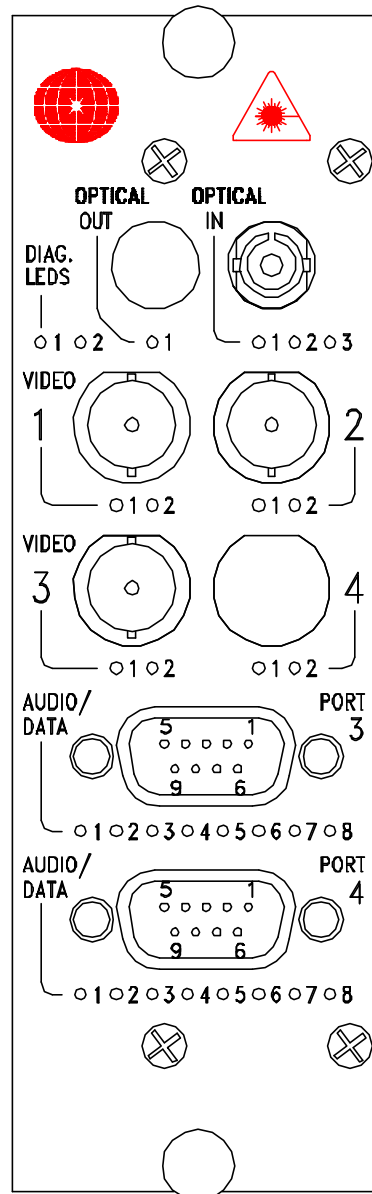

DT-2V(W)4A/1V(W)2A-X

PINOUT DIAGRAM

STATUS INDICATORS

1. POWER (GREEN)
2. NA

STATUS INDICATORS

1. TX CARRIER (GREEN)/ERROR (RED)

VIDEO INPUT (CH.1) STATUS INDICATORS

1. SYNC PRESENT (GREEN)
2. VIDEO PRESENT (GREEN)/OVERLOAD (RED)

VIDEO OUTPUT (CH.3) STATUS INDICATORS

1. SYNC PRESENT (GREEN)
2. VIDEO PRESENT (GREEN)/OVERLOAD (RED)

AUDIO INPUT (PORT 3) (DB-9 FEMALE)

1. (CH.1) INPUT-
2. (CH.1) INPUT+
3. (CH.2) INPUT-
4. (CH.2) INPUT+
5. GND
6. (CH.3) INPUT-
7. (CH.3) INPUT+
8. (CH.4) INPUT-
9. (CH.4) INPUT+

AUDIO OUTPUT (PORT 4) (DB-9 FEMALE)

1. (CH.1) OUTPUT-
2. (CH.1) OUTPUT+
3. (CH.2) OUTPUT-
4. (CH.2) OUTPUT+
5. GND
6. NA
7. NA
8. NA
9. NA

OPTICAL PORT STATUS INDICATORS

1. NA
2. RX OPTICAL SIGNAL (GREEN)/ABSENT (RED)
3. RX CARRIER (GREEN)/ERROR (RED)

STATUS INDICATORS

1. POWER (GREEN)
2. NA

STATUS INDICATORS

1. TX CARRIER (GREEN)/ERROR (RED)

VIDEO OUTPUT (CH.1)

STATUS INDICATORS

1. SYNC PRESENT (GREEN)
2. VIDEO PRESENT (GREEN)/OVERLOAD (RED)

VIDEO INPUT (CH.3)