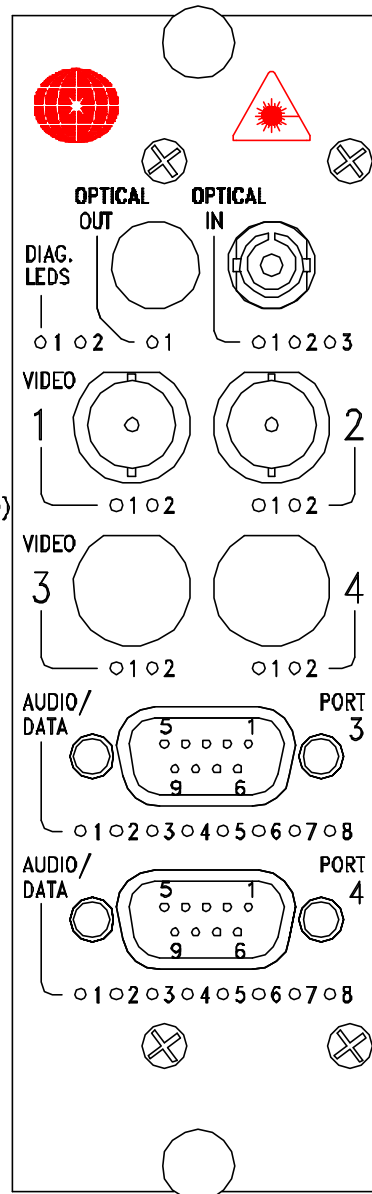

DT-2V(W)2A2F/2A2F-X

PINOUT DIAGRAM

STATUS INDICATORS

1. POWER (GREEN)
2. NA

STATUS INDICATORS

1. TX CARRIER (GREEN)/ERROR (RED)

VIDEO INPUT (CH.1)

STATUS INDICATORS

STATUS INDICATORS (PORT 4)

1. (CH.1) DATA INPUT
2. NA
3. (CH.2) DATA INPUT
4. NA
5. NA
6. (CH.1) DATA OUTPUT
7. NA
8. (CH.2) DATA OUTPUT

*V-8 BIT VIDEO

*W-10 BIT VIDEO

DR-2V(W)2A2F/2A2F-X

PINOUT DIAGRAM

STATUS INDICATORS

1. POWER (GREEN)
2. NA

STATUS INDICATORS

1. TX CARRIER (GREEN)/ERROR (RED)

VIDEO OUTPUT (CH.1)

STATUS INDICATORS

1. SYNC PRESENT (GREEN)
2. VIDEO PRESENT (GREEN)/OVERLOAD (RED)

AUDIO IN/OUT (PORT 3)

(DB-9 FEMALE)

1. (CH.1) OUTPUT-
2. (CH.1) OUTPUT+
3. (CH.2) OUTPUT-
4. (CH.2) OUTPUT+
5. GND
6. (CH.1) INPUT-
7. (CH.1) INPUT+
8. (CH.2) INPUT-
9. (CH.2) INPUT+

DATA RS422 IN/OUT (PORT 4)

(DB-9 FEMALE)

1. (CH.1) OUTPUT +
2. (CH.1) OUTPUT -
3. (CH.2) OUTPUT +
4. (CH.2) OUTPUT -
5. GND
6. (CH.1) INPUT +
7. (CH.1) INPUT -
8. (CH.2) INPUT +
9. (CH.2) INPUT -