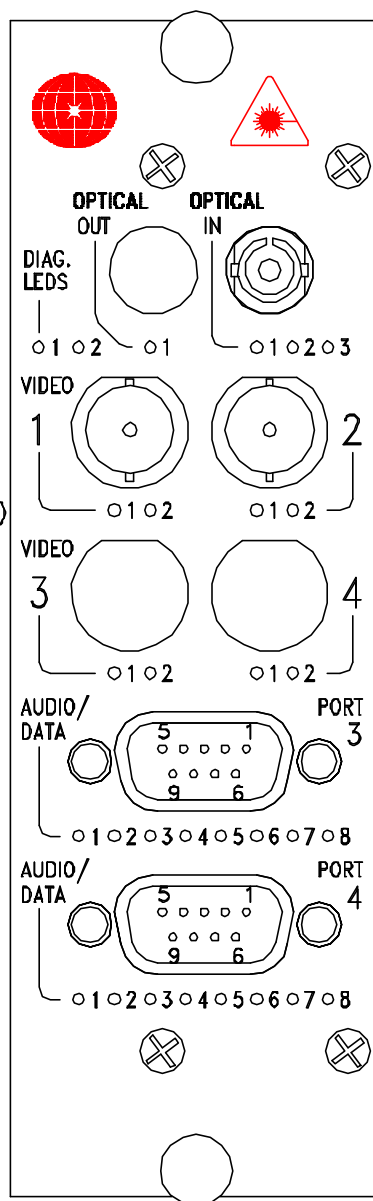

DT-2V(W)2A2F/2A2F-X

PINOUT DIAGRAM

STATUS INDICATORS

1. POWER (GREEN)
2. NA

STATUS INDICATORS

1. TX CARRIER (GREEN)/ERROR (RED)

VIDEO INPUT (CH.1)

STATUS INDICATORS

1. SYNC PRESENT (GREEN)
2. VIDEO PRESENT (GREEN)/OVERLOAD (RED)

AUDIO IN/OUT (PORT 3)

(DB-9 FEMALE)

1. (CH.1) OUTPUT-
2. (CH.1) OUTPUT+
3. (CH.2) OUTPUT-
4. (CH.2) OUTPUT+
5. GND
6. (CH.1) INPUT-
7. (CH.1) INPUT+
8. (CH.2) INPUT-
9. (CH.2) INPUT+

DATA RS422 IN/OUT (PORT 4)

(DB-9 FEMALE)

1. (CH.1) INPUT +
2. (CH.1) INPUT -
3. (CH.2) INPUT +
4. (CH.2) INPUT -
5. GND
6. (CH.1) OUTPUT +
7. (CH.1) OUTPUT -
8. (CH.2) OUTPUT +
9. (CH.2) OUTPUT -

OPTICAL PORT

STATUS INDICATORS (PORT 4)

1. (CH.1) DATA INPUT
2. NA
3. (CH.2) DATA INPUT
4. NA
5. NA
6. (CH.1) DATA OUTPUT
7. NA
8. (CH.2) DATA OUTPUT

*V-8 BIT VIDEO

*W-10 BIT VIDEO

DR-2V(W)2A2F/2A2F-X

PINOUT DIAGRAM

STATUS INDICATORS